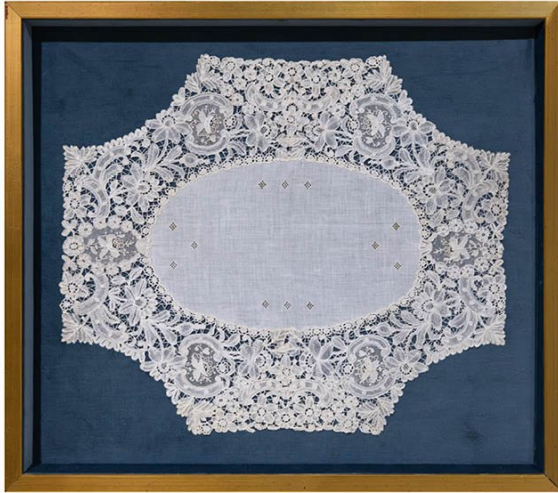

cabinet of curiosity

Elaborate Framed Lace Sample

AED 100

One of a kind

Delivery:

1 to 5 days within the UAE, depending on the size of the object and the location to be delivered to.

International Delivery:

please read all details on our website

ABOUT

Elaborate antique lace sample, featuring an oval linen center with rhombus openwork elements, surrounded by lace border in scroll and floral motifs, distinctive to the late 19th century Belgian style. Framed under glass, against blue textile background.

DIMENSIONS

H 50 cm x W 62 cm x D 3 cm

MATERIALS & TECHNIQUES

Lace - Linen

CONDITION

Excellent