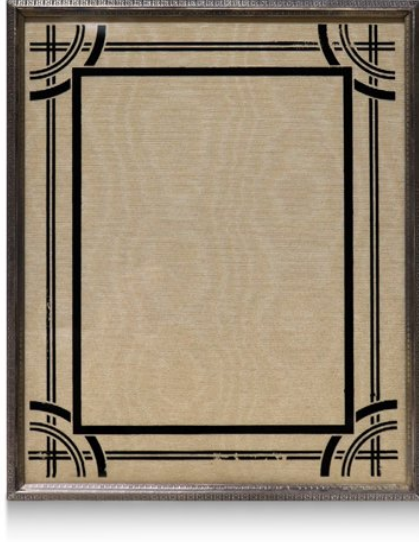

cabinet of curiosity

Art Deco Photo Frame with Silver Border and Reverse-Painted Glass

AED 2500

QTY: 1

Delivery:

1 to 5 days within the UAE,
depending on the size of the object
and the location to be delivered to.

International Delivery:

please read all details on our
website

Available For Home Viewings:

Schedule a viewing to see this piece
in your home

ABOUT

Art Deco photo frame with a thin fine decorated silver frame. Decorative black lines painted on the frame's clear glass in the style of the period.

DIMENSIONS

Frame: H 28.3 cm x W 23 cm -

Photo: H 19.5 cm x L 15 cm

MATERIALS & TECHNIQUES

Silver - Glass

CONDITION

Excellent