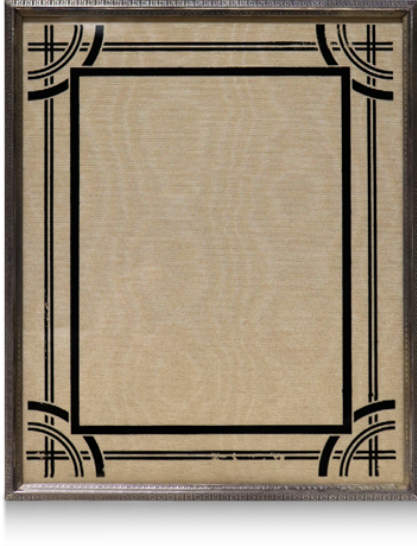

# cabinet of curiosity

## Art Deco Photo Frame with Silver Border and Reverse-Painted Glass

AED 2500

*QTY: 1*

**Delivery:**

1 to 5 days within the UAE, depending on the size of the object and the location to be delivered to.

**International Delivery:**

## ABOUT

Art Deco photo frame with a thin fine decorated silver frame. Decorative black lines painted on the frame's clear glass in the style of the period.

**DIMENSIONS**

Frame: H 28.3 cm x W 23 cm - Photo: H 19.5 cm x L 15 cm

**MATERIALS & TECHNIQUES**

Silver - Glass

**CONDITION**

Excellent