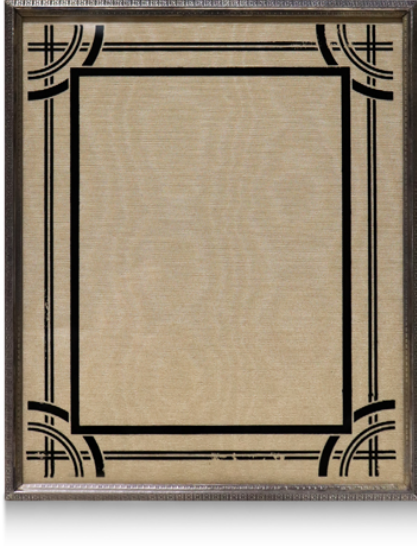

# cabinet of curiosity

## Art Deco Photo Frame with Silver Border and Reverse-Painted Glass

AED 2500

QTY: 1